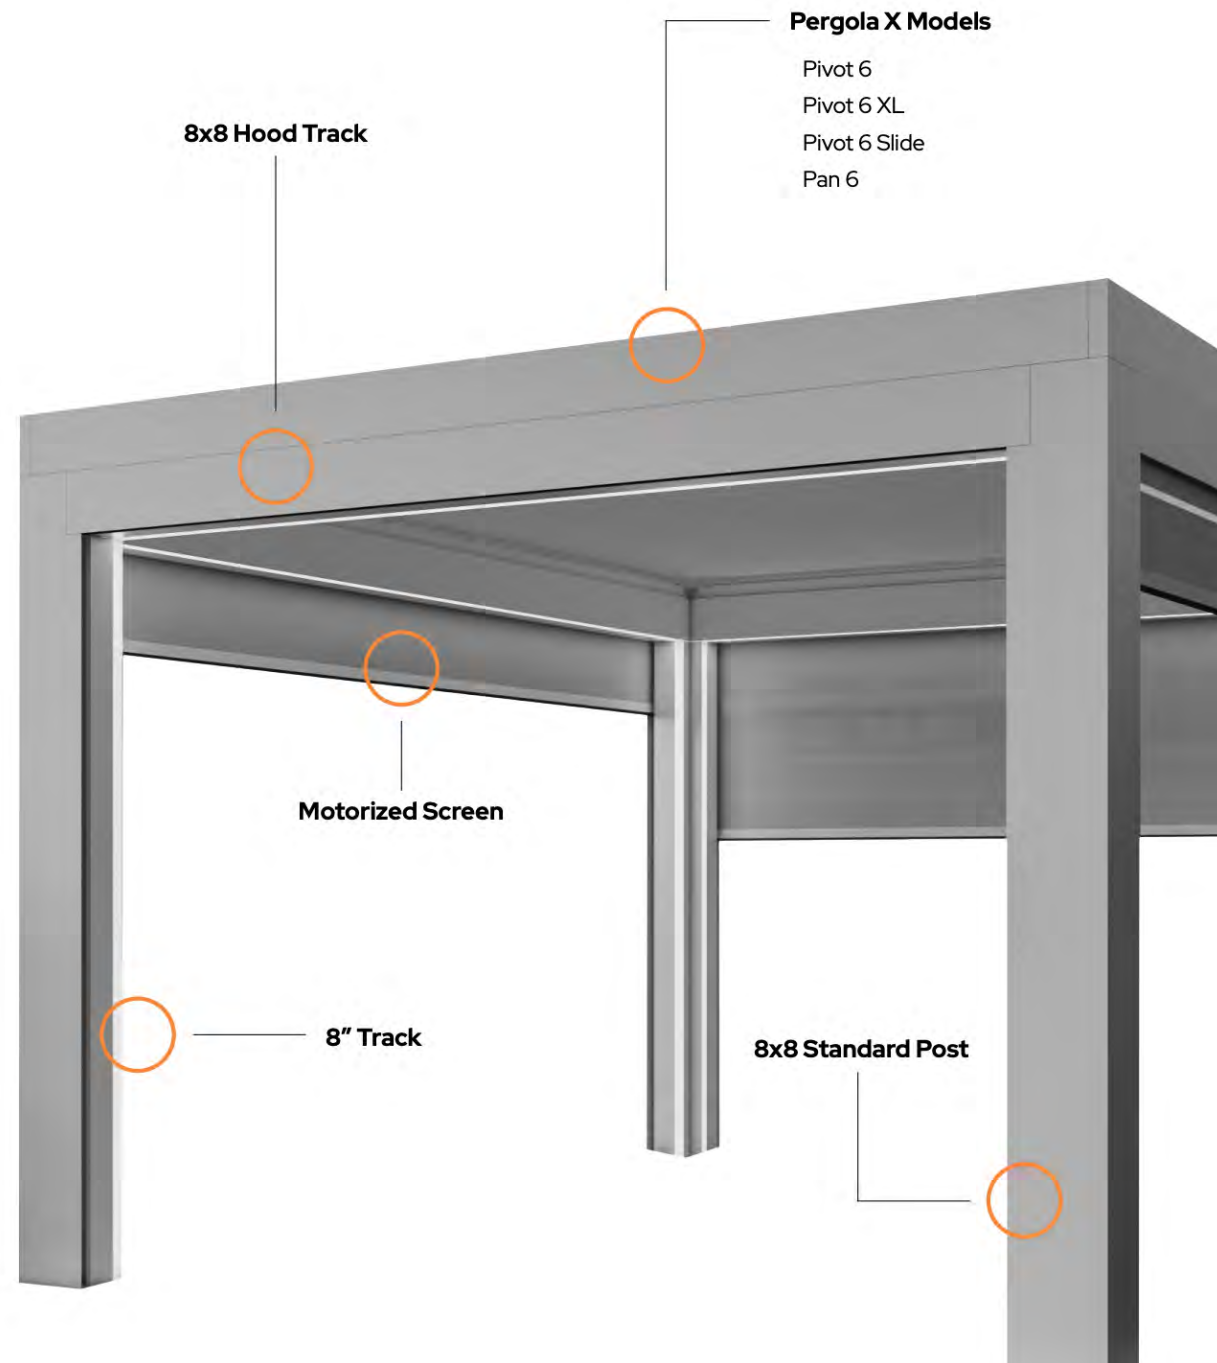

EXPLORE THE TRAX SYSTEM

The TraX system is fully integrated into the overall functionality of the Pergola X, whether it's a new build or an existing StruXure. The hood allows for the installation of any Somfy®-compatible motorized screen. Now you can adjust both your louvers and your screens for maximum comfort and protection.